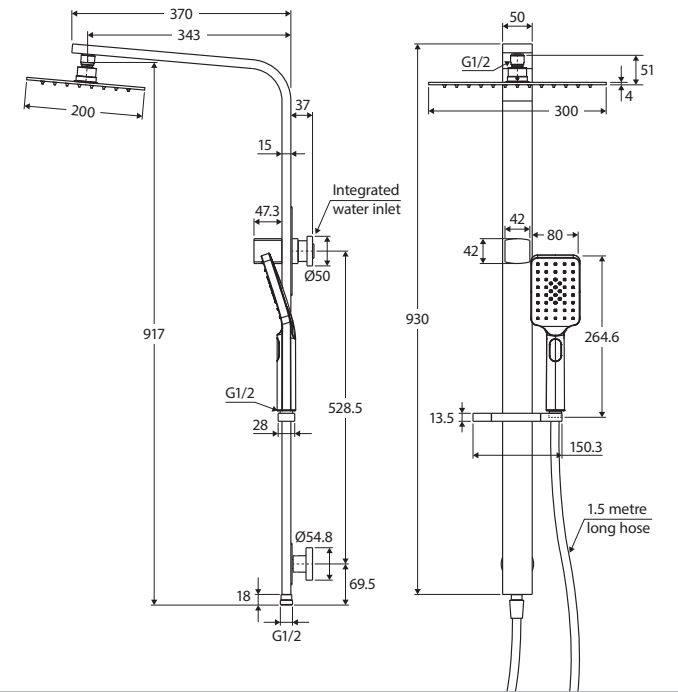

Tono[®] Deluxe TWIN SHOWER

Features

WELS 4 Star rated, 7L/min

Rail:

- Integrated top water inlet and diverter
- Slider to adjust height and angle of hand shower
- Made from solid brass
- 1.5 metre stainless steel hose (PVC on matte black model)

KOKO Overhead Shower (411129):

- 300 x 200 mm
- Thin 4 mm profile
- Easy to clean TPR nozzles
- Made from lead-free stainless steel
- Brass swivel joint
- Female 1/2" BSP inlet

TONO Hand Piece (MSH116):

- Three water-flow settings: normal, massage or combination
- Easy to clean TPR nozzles
- Made from ABS

Please note: This product may have a visible Fienza or Watermark logo.

Available in

Chrome
455121

Electroplated
Matte Black
455121B

While we aim to ensure specifications are correct at the time of publication, Fienza reserves the right to make modifications without prior notice. Physical colour may vary from image shown. All measurements are shown in millimetres. Always use physical product measurements for mark-ups and roughing-in as the technical drawing may differ from actual product received.